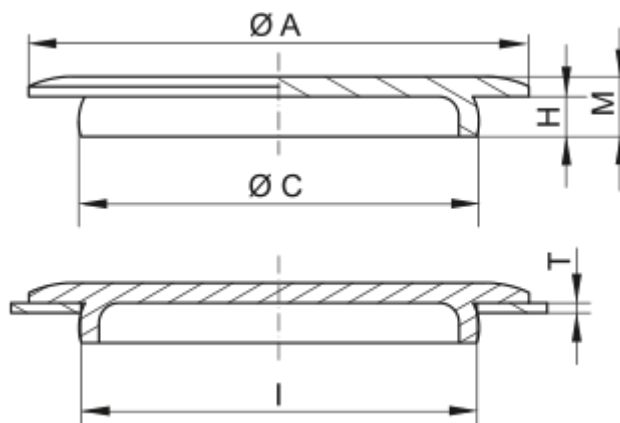

# Data Sheet

Article number: 59GPN9103790

Description: KLEE Universal flat design GPN 910 - 33 (Wall thickness 1,5)

## Measures

---

A = 36

C = 33.5

H = 4

L = 33

M = 6

T = 1.5